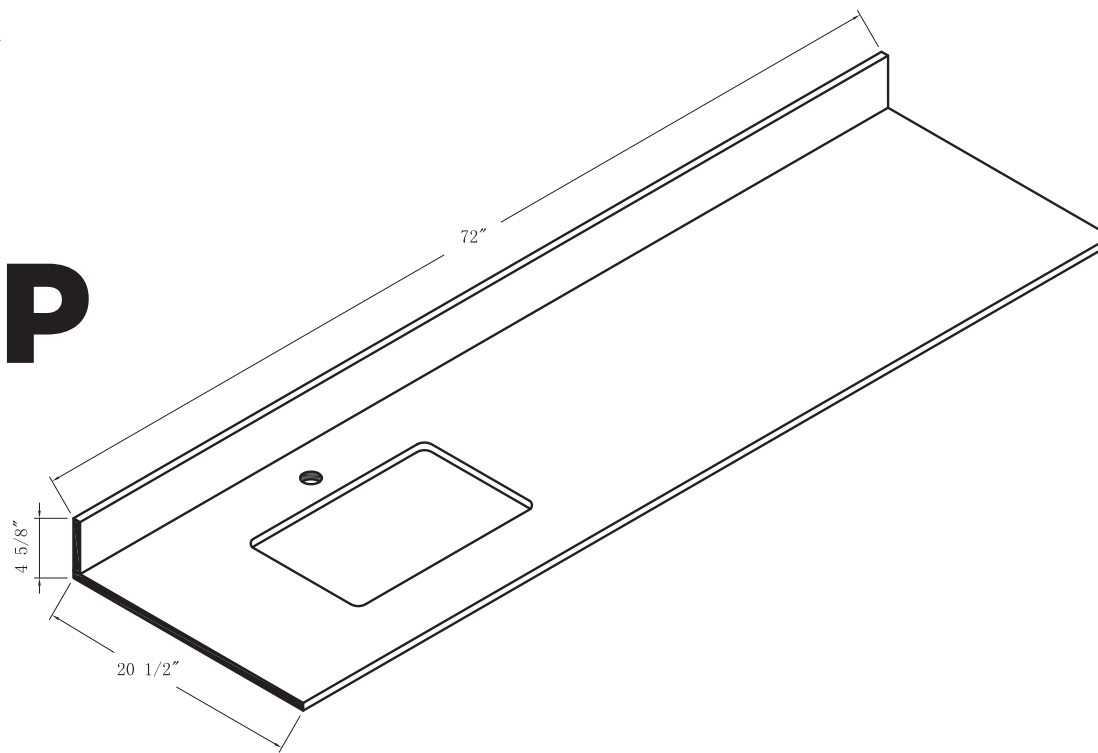

SPECIFICATIONS / TECHNICAL DATA

SINTERED STONE TOP

SINGLE LEFT SINK

72"

ATTENTION! Dimensions may vary by up to 3/8". It is highly recommended to pull all dimensions of actual model for installation and measuring purposes.

MODEL# SS72-L