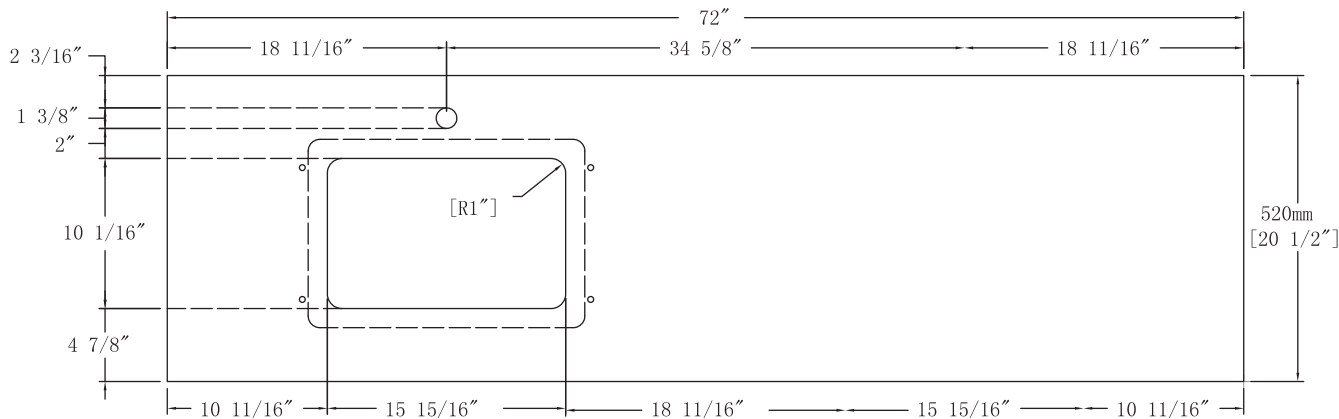

SPECIFICATIONS / TECHNICAL DATA

SINTERED STONE TOP

SINGLE LEFT SINK

72"

ATTENTION! Dimensions may vary by up to 3/8". It is highly recommended to pull all dimensions of actual model for installation and measuring purposes.

MODEL# SS72-L